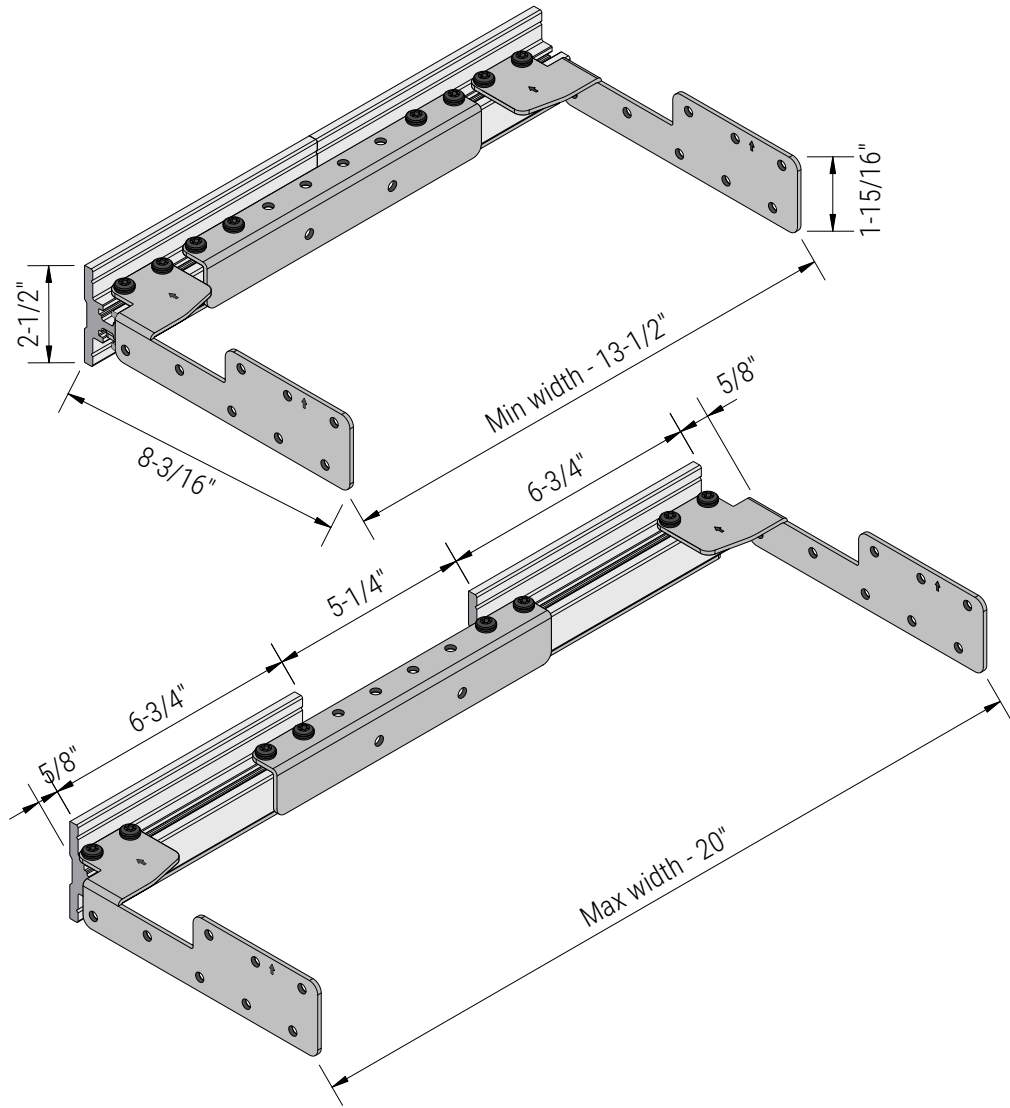

FVB-1521 Specs

Cabinet Requirements	
FVB System Dimensions	
Min overall width: 13-1/2"	Max overall width: 20"
1/2" Cabinet Sides	
Min cabinet width: 14-1/2"	Max cabinet width: 21"
3/4" Cabinet Sides	
Min cabinet width: 15"	Max cabinet width: 21-1/2"
Weight Limit	
1 Stud	2 Studs
500 lb	1000 lb