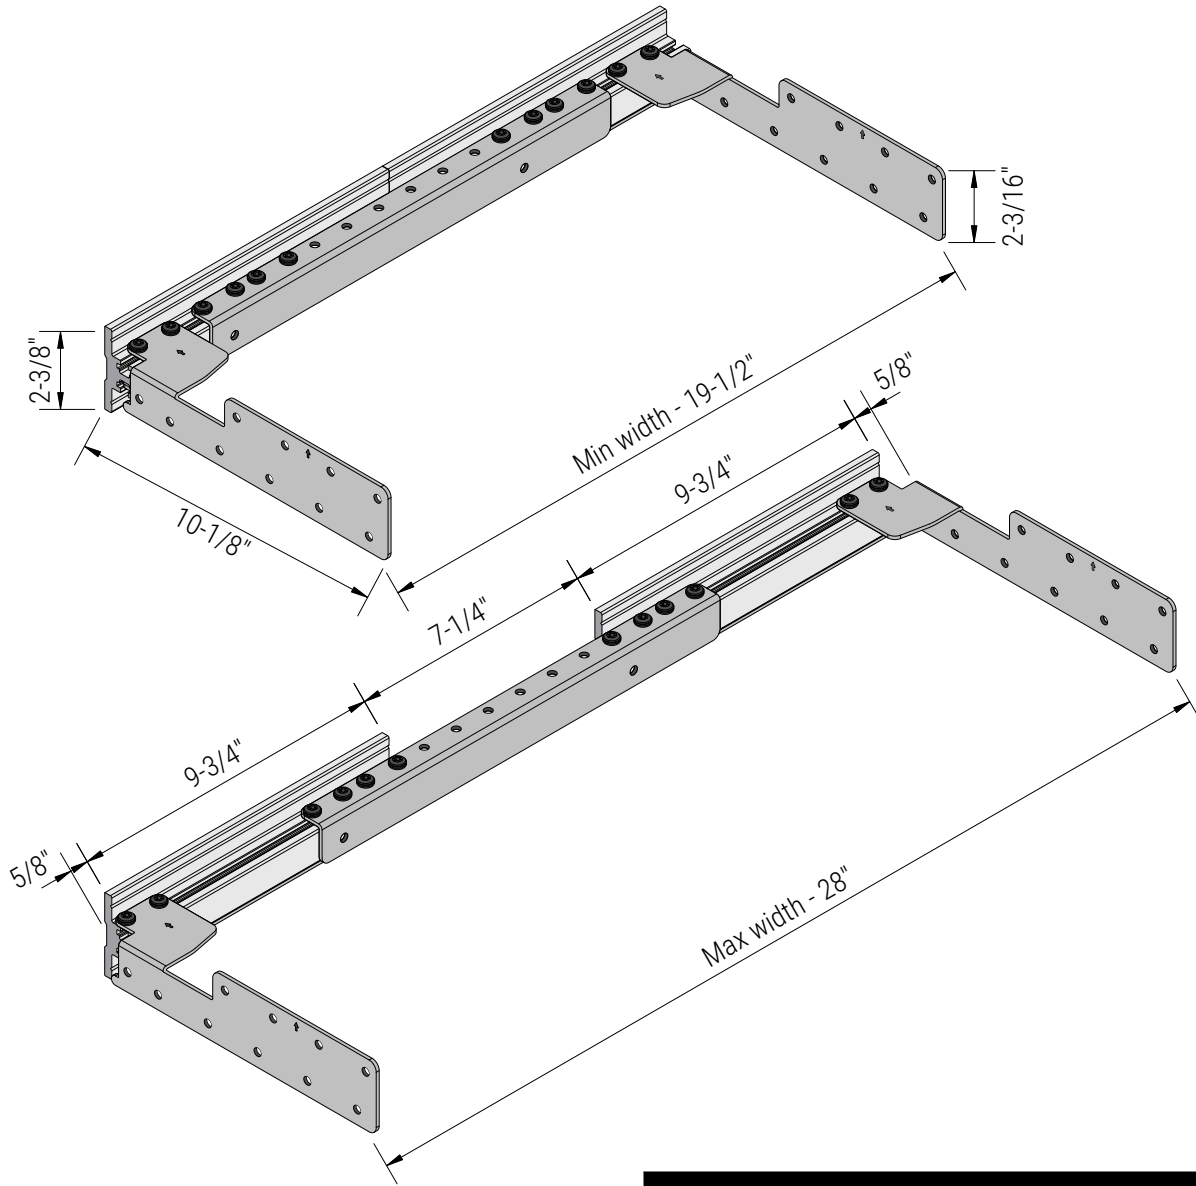

FVB-2129 Specs

Cabinet Requirements	
FVB System Dimensions	
Min overall width: 19-1/2"	Max overall width: 28"
1/2" Cabinet Sides	
Min cabinet width: 20-1/2"	Max cabinet width: 29"
3/4" Cabinet Sides	
Min cabinet width: 21"	Max cabinet width: 29-1/2"
Weight Limit	
1 Stud	2 Studs
500 lb	1000 lb