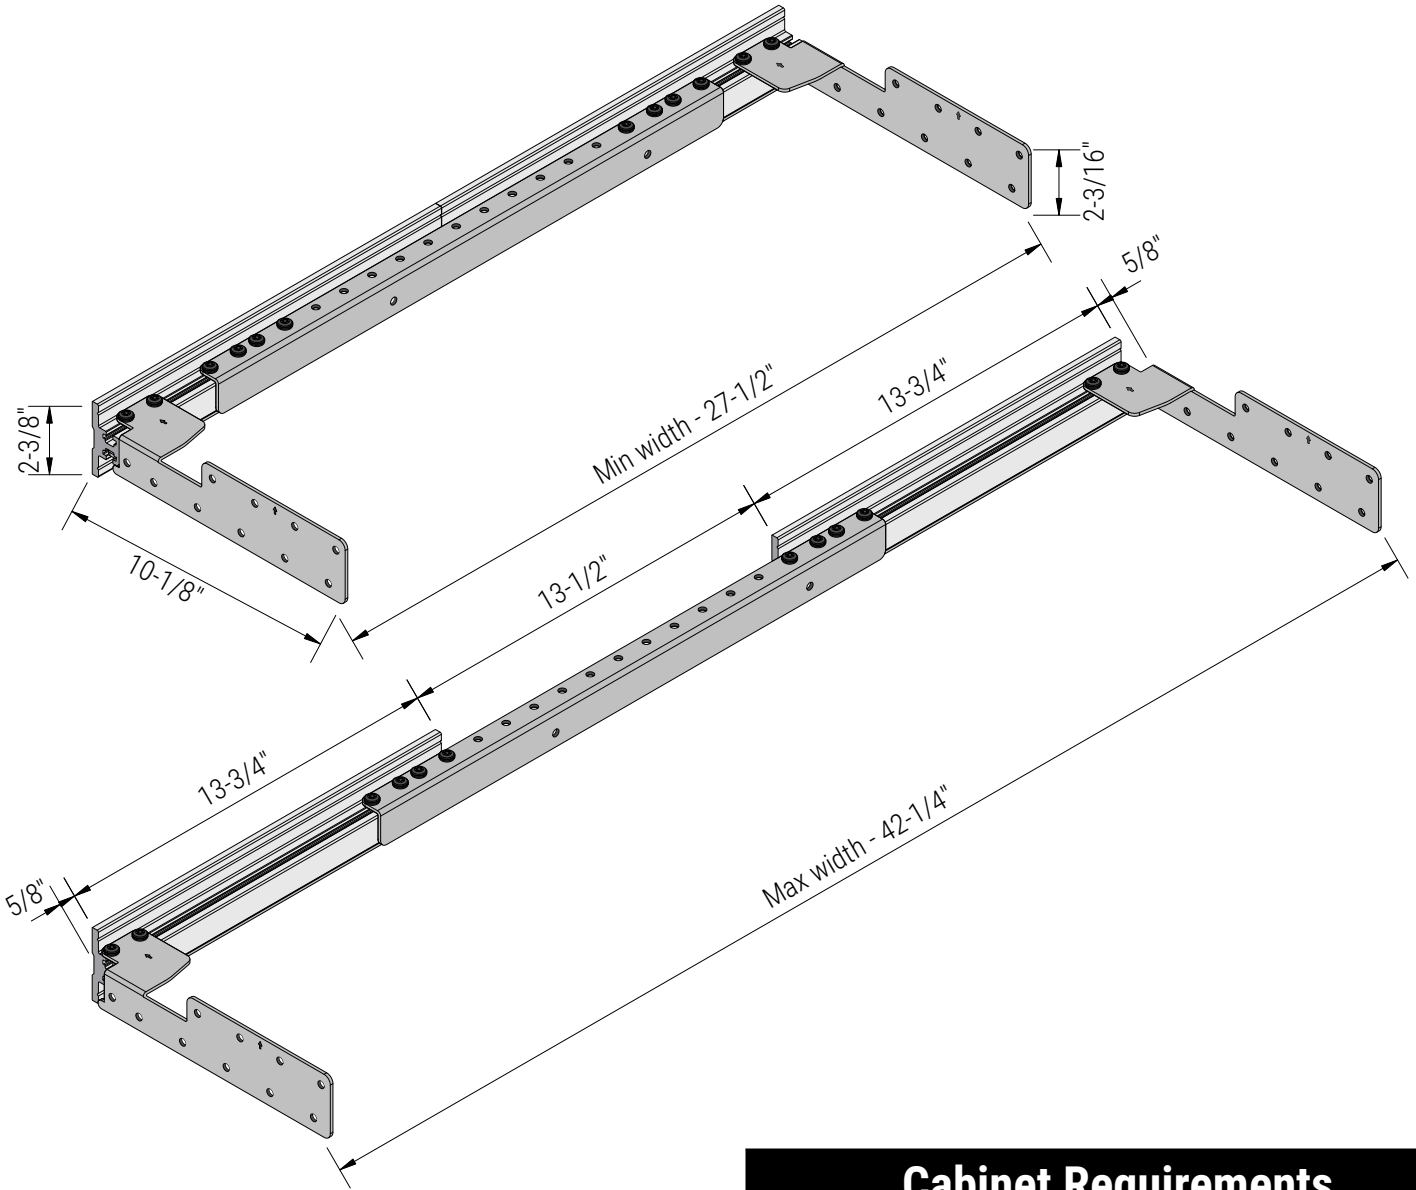

FVB-2942 Specs

Cabinet Requirements	
FVB System Dimensions	
Min overall width: 27-1/2"	Max overall width: 42-1/4"
1/2" Cabinet Sides	
Min cabinet width: 28-1/2"	Max cabinet width: 43-1/4"
3/4" Cabinet Sides	
Min cabinet width: 29"	Max cabinet width: 43-3/4"
Weight Limit	
1 Stud	2 Studs
500 lb	1000 lb