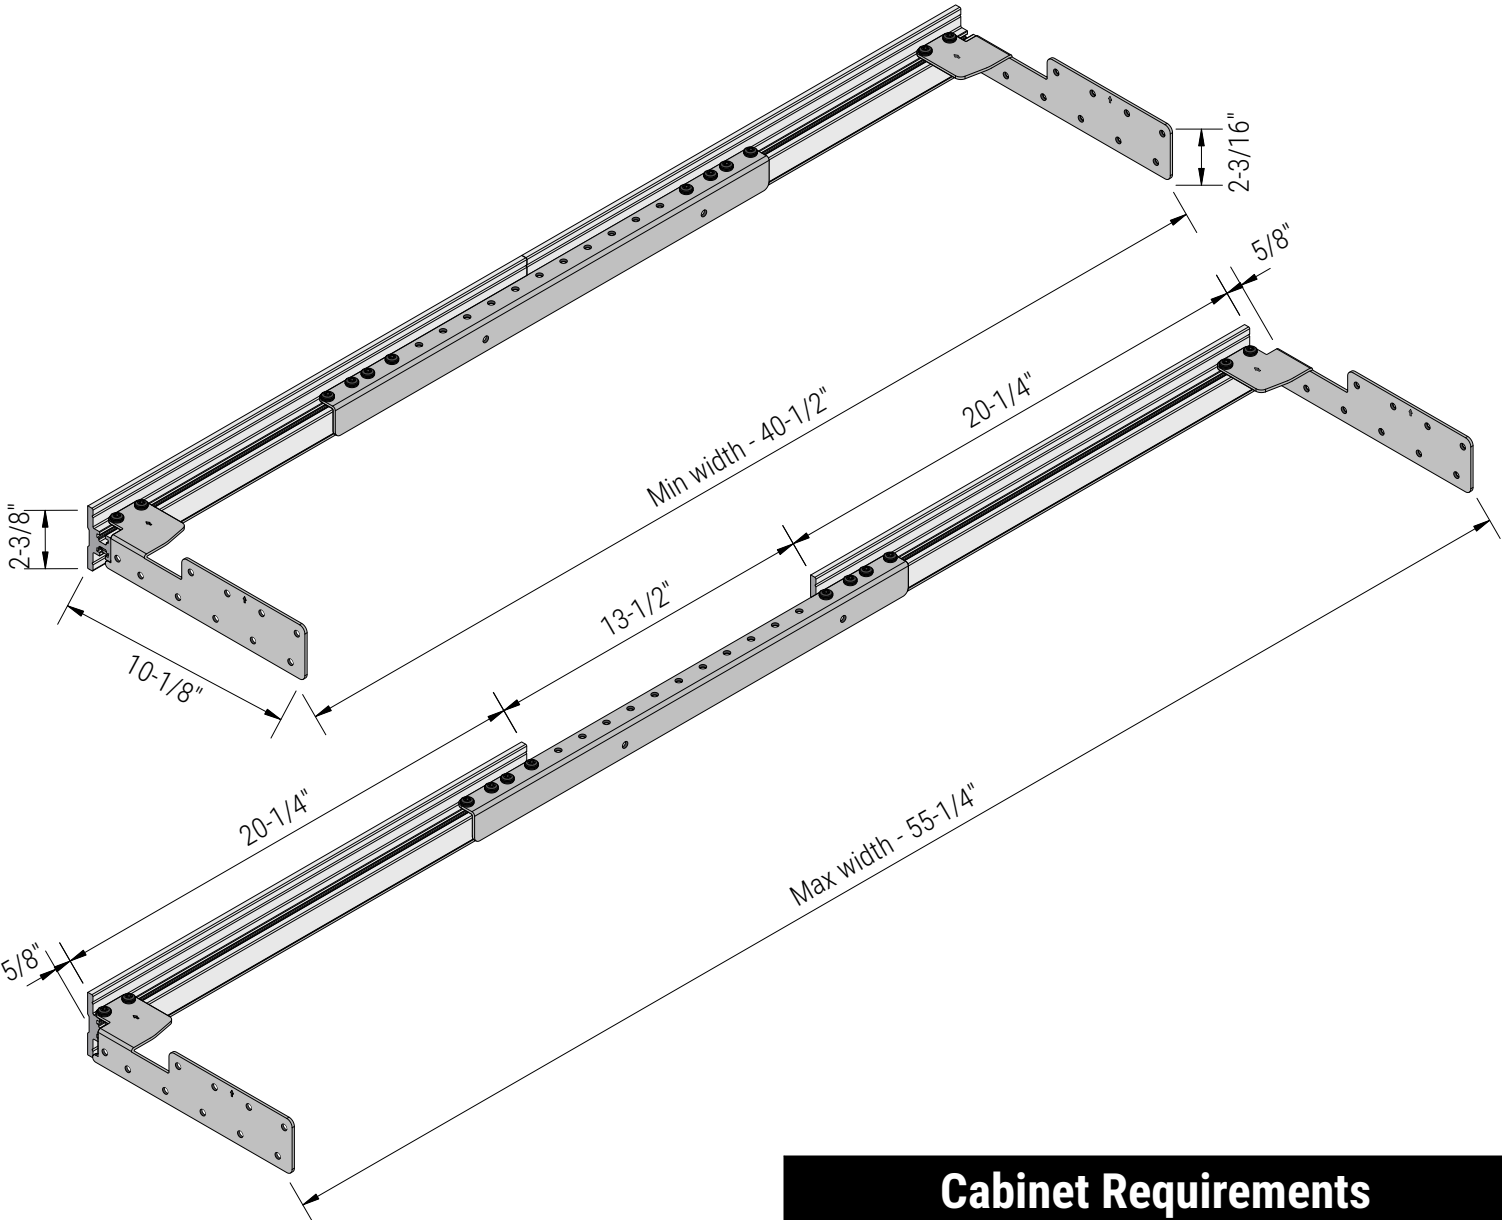

# FVB-4256 Specs

<b>Cabinet Requirements</b>	
<b>FVB System Dimensions</b>	
Min overall width: 40-1/2"	Max overall width: 55-1/4"
<b>1/2" Cabinet Sides</b>	
Min cabinet width: 41-1/2"	Max cabinet width: 56-1/4"
<b>3/4" Cabinet Sides</b>	
Min cabinet width: 42"	Max cabinet width: 56-3/4"
<b>Weight Limit</b>	
1000 lb	